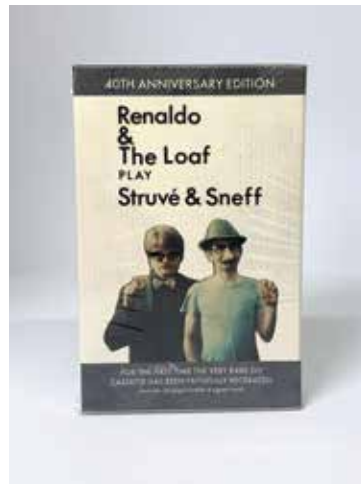

RENALDO & THE LOAF

PLAY STRUVE & SNEFF (40TH ANNIVERSARY EDITION)

Celebrating the 40th Anniversary of their D.I.Y. cassette debut, Renaldo & The Loaf revisit "Play Struvé & Sneff" with a very special deluxe run of only 200 copies!

For the first time since 1979 this very rare release is faithfully recreated, right down to the photocopied images and typewritten cassette labels! In addition, the cassette is included within a beautiful custom retail box along side a signed/numbered "RATL & A Stranger" promo card and a 36 page booklet telling the complete story of how Struvé & Sneff came about way back when!

So just who are Renaldo & The Loaf?

Two British guys, Brian Poole and David Janssen, who met in 1970 and self-taught themselves to play their instruments in their own very individual way. Always recording their own material in a bedroom studio, over time they developed an increasingly strange yet very British repertoire of oddly accessible songs. Spurred on by the D.I.Y. ethic of the late 70s, in 1979, they compiled their first album as Renaldo & The Loaf, a hand-made cassette that was sold locally and thru mail order. Only about 250 copies were ever made.

In late 1979 that cassette was brought to the attention of The Residents and it directly lead to the band signing to Ralph Records in San Francisco. They went on to release 5 albums on the label including a unique collaboration project with The Residents themselves.

Original copies of the cassette album are now a prized collector's item and with its 40th anniversary in September 2019, a special re-issue will be an exciting prospect for their loyal fanbase.

After a long break, Renaldo and The Loaf re-formed and are still recording and releasing highly individual music.