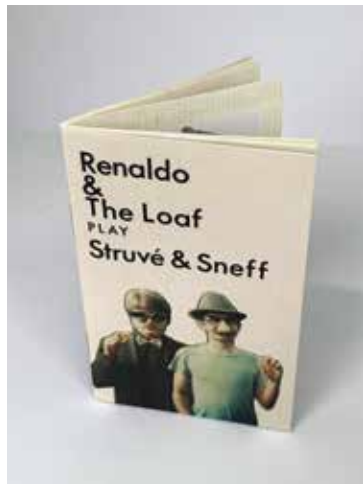

RENALDO & THE LOAF

PLAY STRUVE & SNEFF (40TH ANNIVERSARY EDITION)

Celebrating the 40th Anniversary of their D.I.Y. cassette debut, Renaldo & The Loaf revisit "Play Struvé & Sneff" with a very special deluxe run of only 200 copies!

For the first time since 1979 this very rare release is faithfully recreated, right down to the photocopied images and typewritten cassette labels! In addition, the cassette is included within a beautiful custom retail box along side a signed/numbered "RATL & A Stranger" promo card and a 36 page booklet telling the complete story of how Struvé & Sneff came about way back when!

So just who are Renaldo & The Loaf?

Two British guys, Brian Poole and David Janssen, who met in 1970 and self-taught themselves to play their instruments in their own very individual way. Always recording their own material in a bedroom studio, over time they developed an increasingly strange yet very British repertoire of oddly accessible songs. Spurred on by the D.I.Y. ethic of the late 70s, in 1979, they compiled their first album as Renaldo & The Loaf, a hand-made cassette that was sold locally and thru mail order. Only about 250 copies were ever made.

In late 1979 that cassette was brought to the attention of The Residents and it directly lead to the band signing to Ralph Records in San Francisco. They went on to release 5 albums on the label including a unique collaboration project with The Residents themselves.

Original copies of the cassette album are now a prized collector's item and with its 40th anniversary in September 2019, a special re-issue will be an exciting prospect for their loyal fanbase.

After a long break, Renaldo and The Loaf re-formed and are still recording and releasing highly individual music.